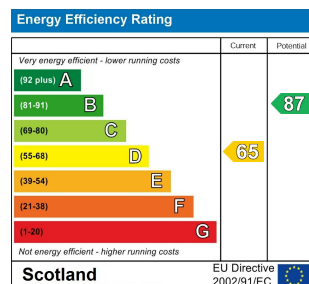

DIRECTIONS

Property is alarmed, code is: 7143

CONTACT

57 Townhead
Kirkintilloch
Glasgow
Lanarkshire
G64 7JH

E:
T: 01415784100
<http://www.randgestateagents.com>

INDEPENDENT FINANCIAL ADVISERS & ESTATE AGENTS